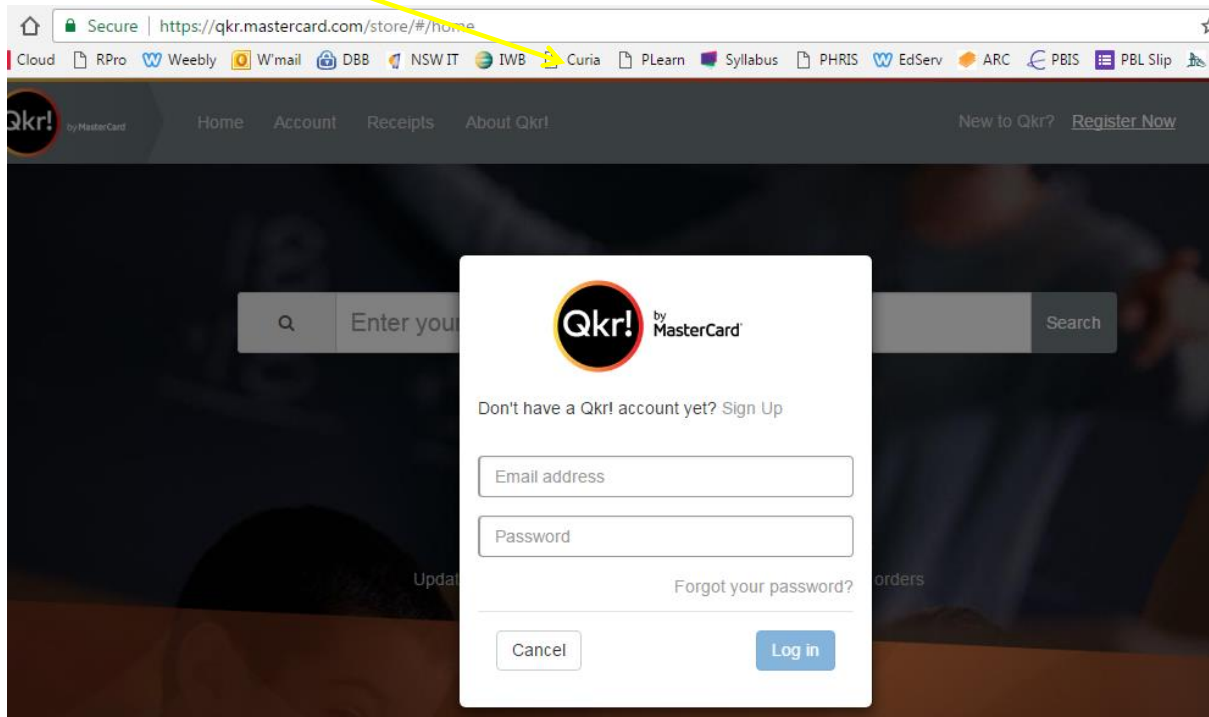

Order with Qkr from your PC or laptop

Link <https://qkr.mastercard.com/store/>

Select **Use Qkr Online – log in or sign up**

Once you have completed Sign Up you will be prompted to **Enter Institution Name**