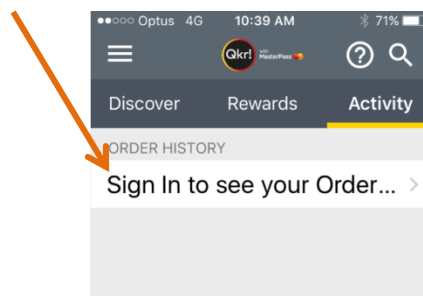

View **ORDER HISTORY** using Qkr

Select tools icon

Select ACTIVITY

Select SIGN IN TO SEE YOU ORDER HISTORY

Enter PASSWORD

Select item to view in DETAIL