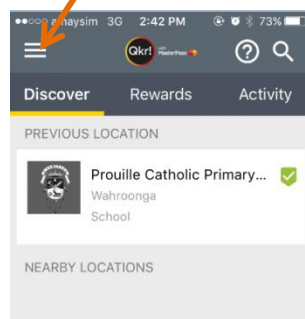

View **ORDER HISTORY** using Qkr

Select tools icon

Select ACTIVITY

Select SIGN IN TO SEE YOU ORDER HISTORY

Enter PASSWORD

Select item to view in DETAIL