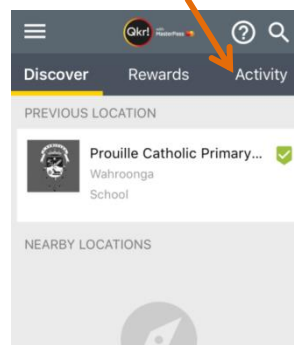

View **ORDER HISTORY** using Qkr

Select tools icon

Select ACTIVITY

Select SIGN IN TO SEE YOU ORDER HISTORY

Enter PASSWORD

Select item to view in DETAIL